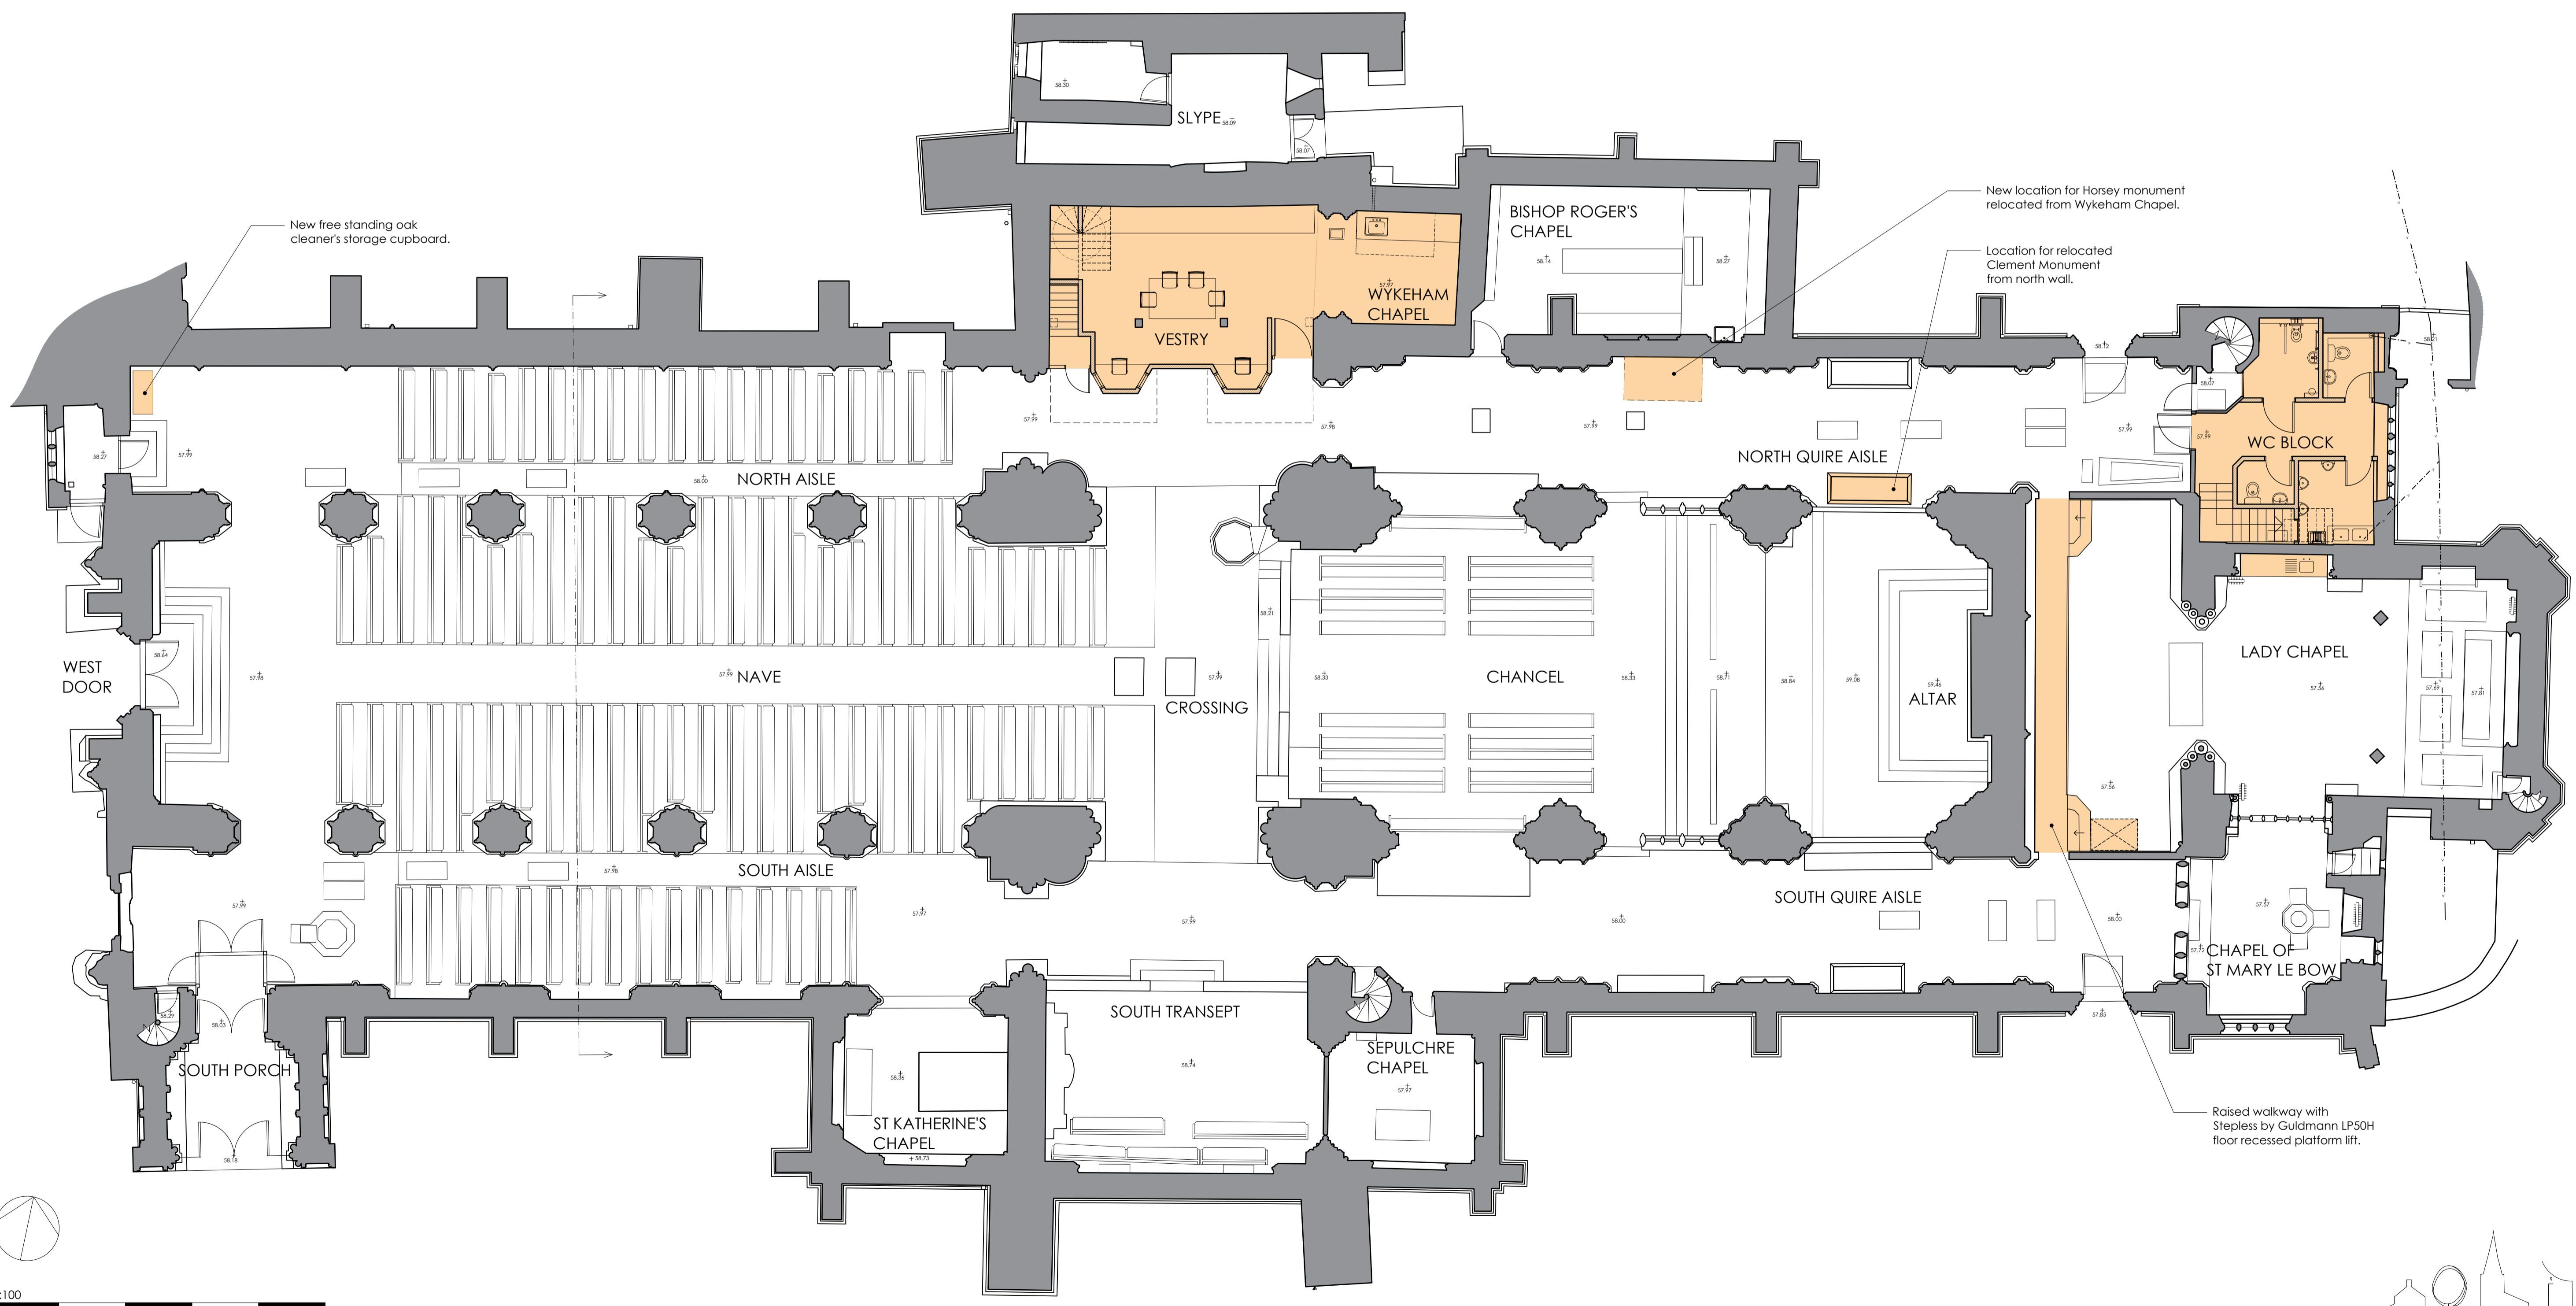

First Floor

First Floor

Drawn by	Date	Scale
mh	18.09.23	1:100 at A1

Revision	Date	Initials	Notes
B	18.09.23	mh	Plan revised